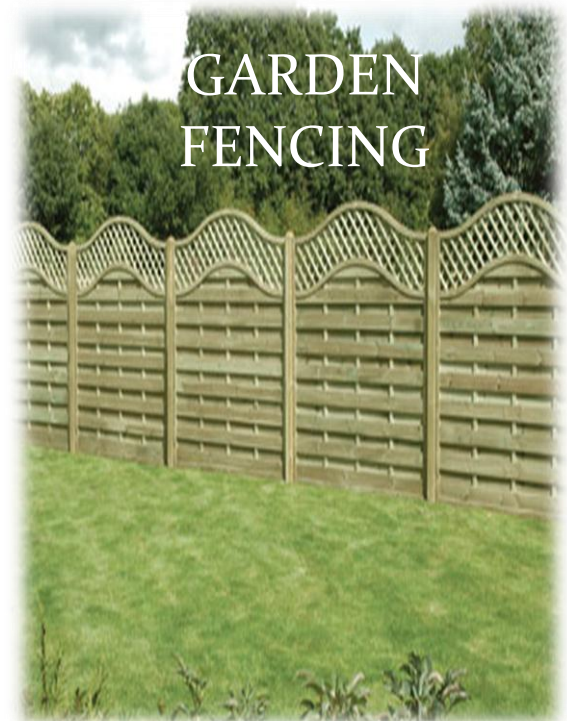

Higher Brynn Farm Ind Estate
Victoria, Roche, Cornwall.

PL26 8LH

Tel 01726 890052

Fax 01726 891293

www.timberincornwall.co.uk
sales.cornwall@timberstoreuk.com